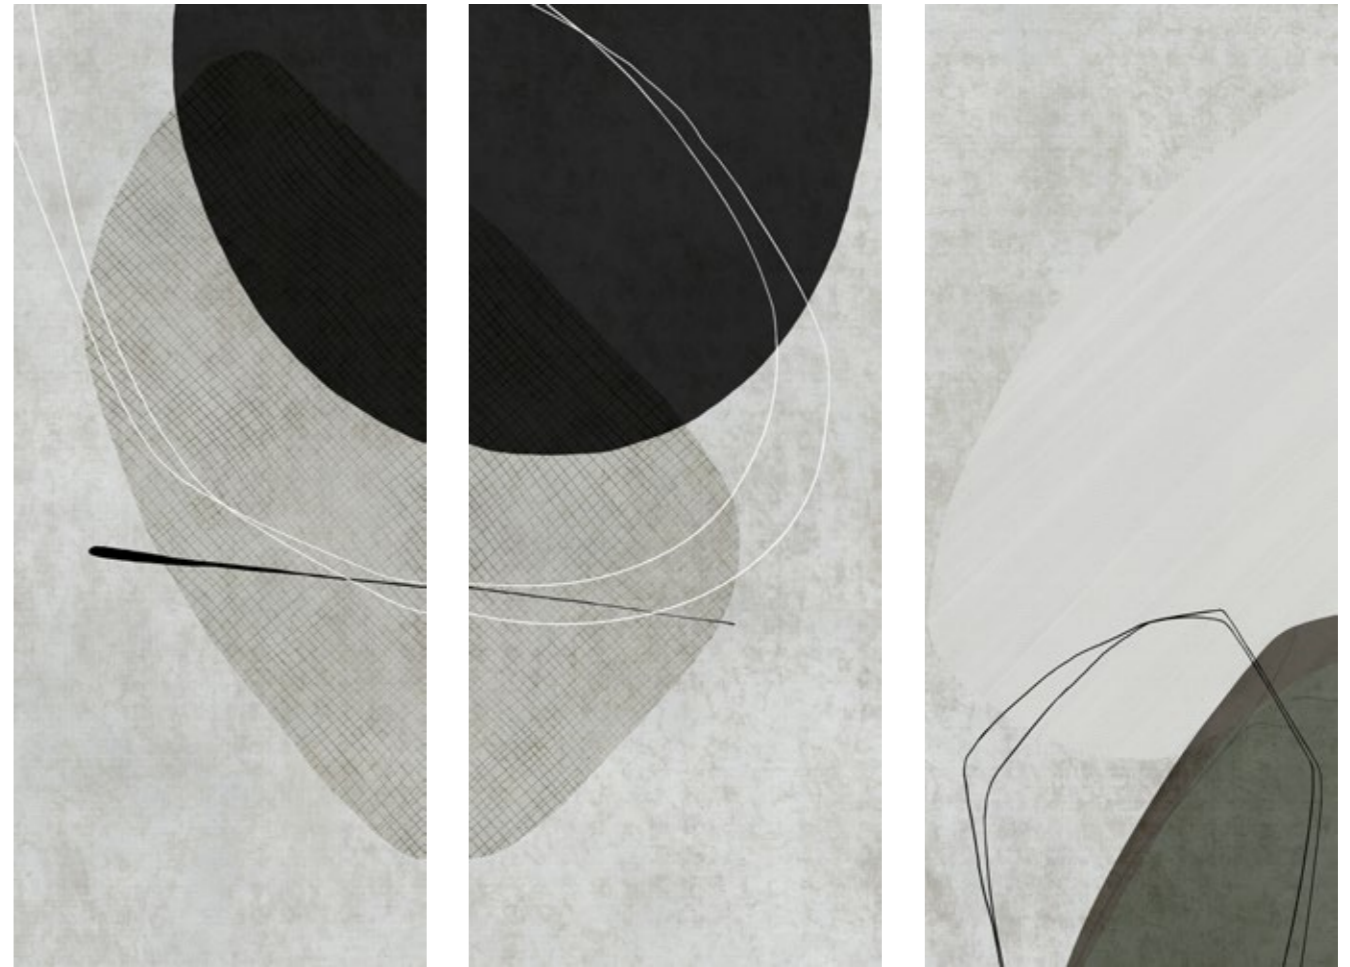

Viva

Limited Edition

77

120x280 cm
IM2190L-N
Natural Evo-dry | 3 Faces

The actual product may have an imperceptible difference in the
Cross Match patterns compared to the images shown.