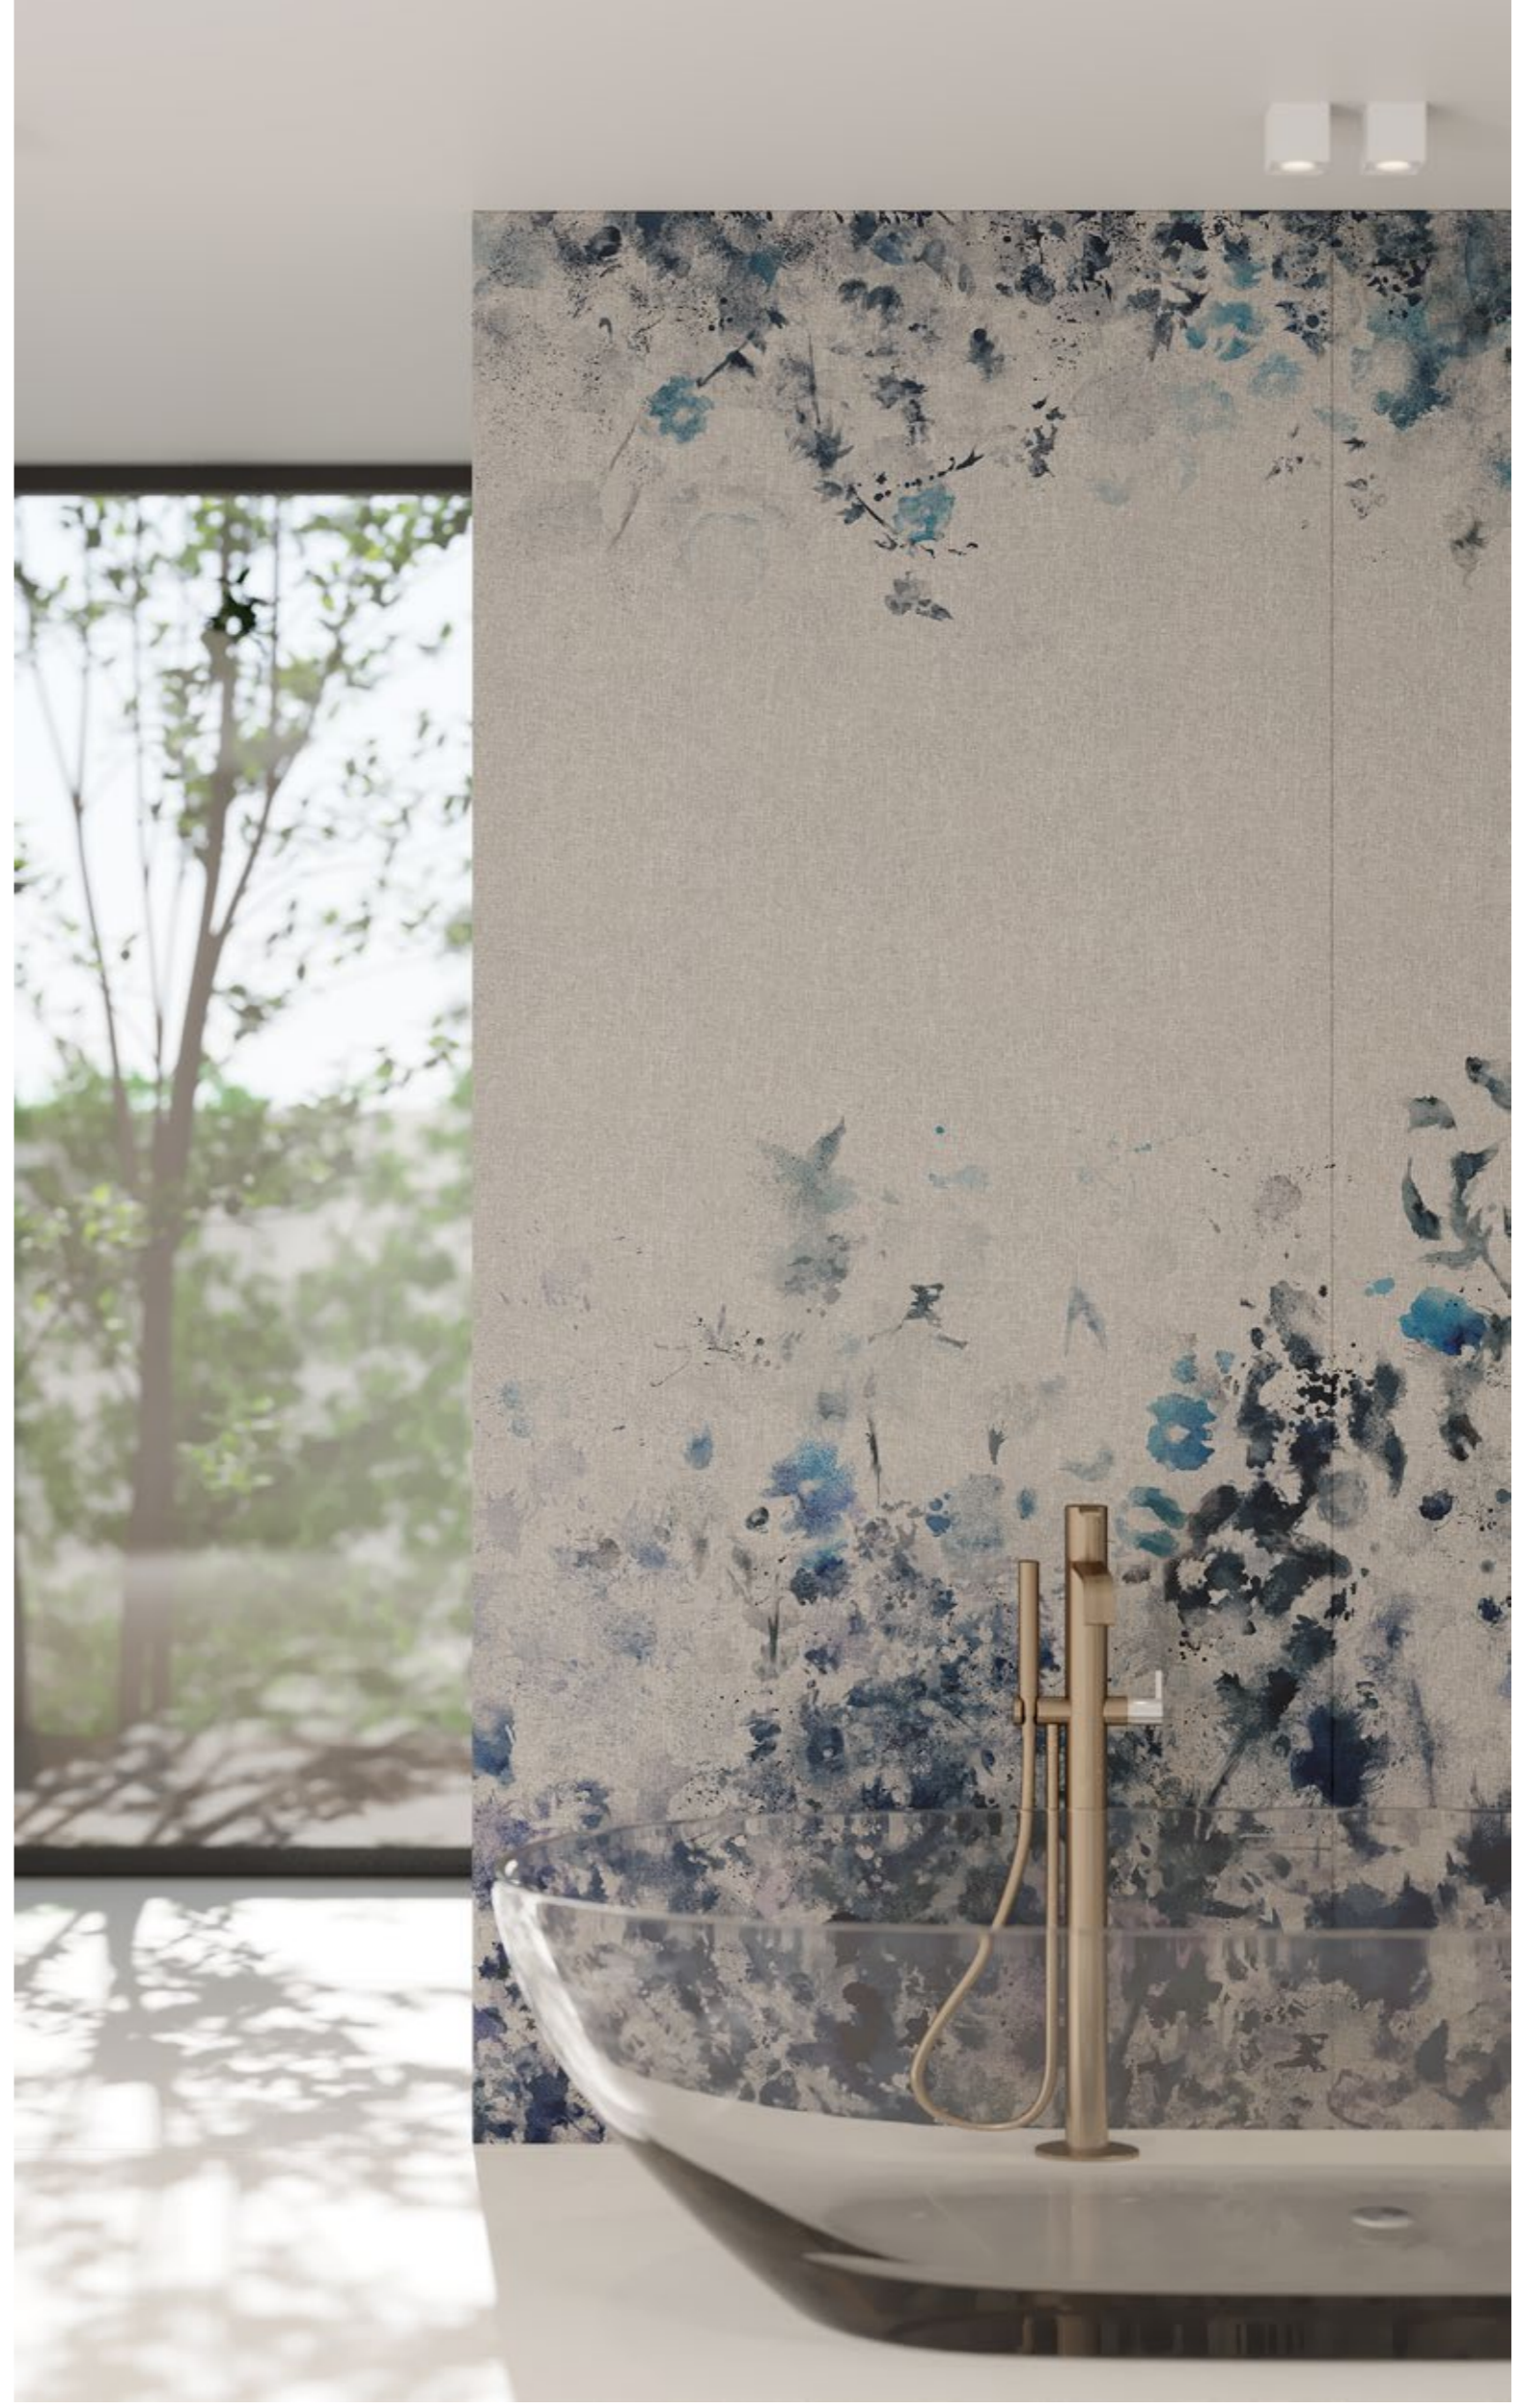

54

Floor:  
Viola Natural Evo-dry  
120x280 cm

55

A backdrop of shimmering silver adds a layer of intrigue, beckoning viewers to explore beyond the surface. The lush foliage of Viola, seemingly alive, whispers secrets of hidden gardens and enchanted forests. Within these captivating leaves, ethereal flowers hang in the air, weaving a spell of eternal romance. Viola transcends a mere pattern; it narrates ethereal beauty, a tale spun from fantasy and reality. Encountering Viola means embarking on a dreamlike journey, a reminder that beauty resides in the intricate dance of colors and textures, in the play of light upon surfaces.

Wall:  
Viola Natural Evo-dry  
120x280 cm

Wall:  
Viola Natural Evo-dry  
120x280 cm

Wall:  
Viola Natural Evo-dry  
120x280 cm

Floor:  
Polaris Natural  
120x280 cm

Wall:  
Viola Natural Evo-dry  
120x280 cm