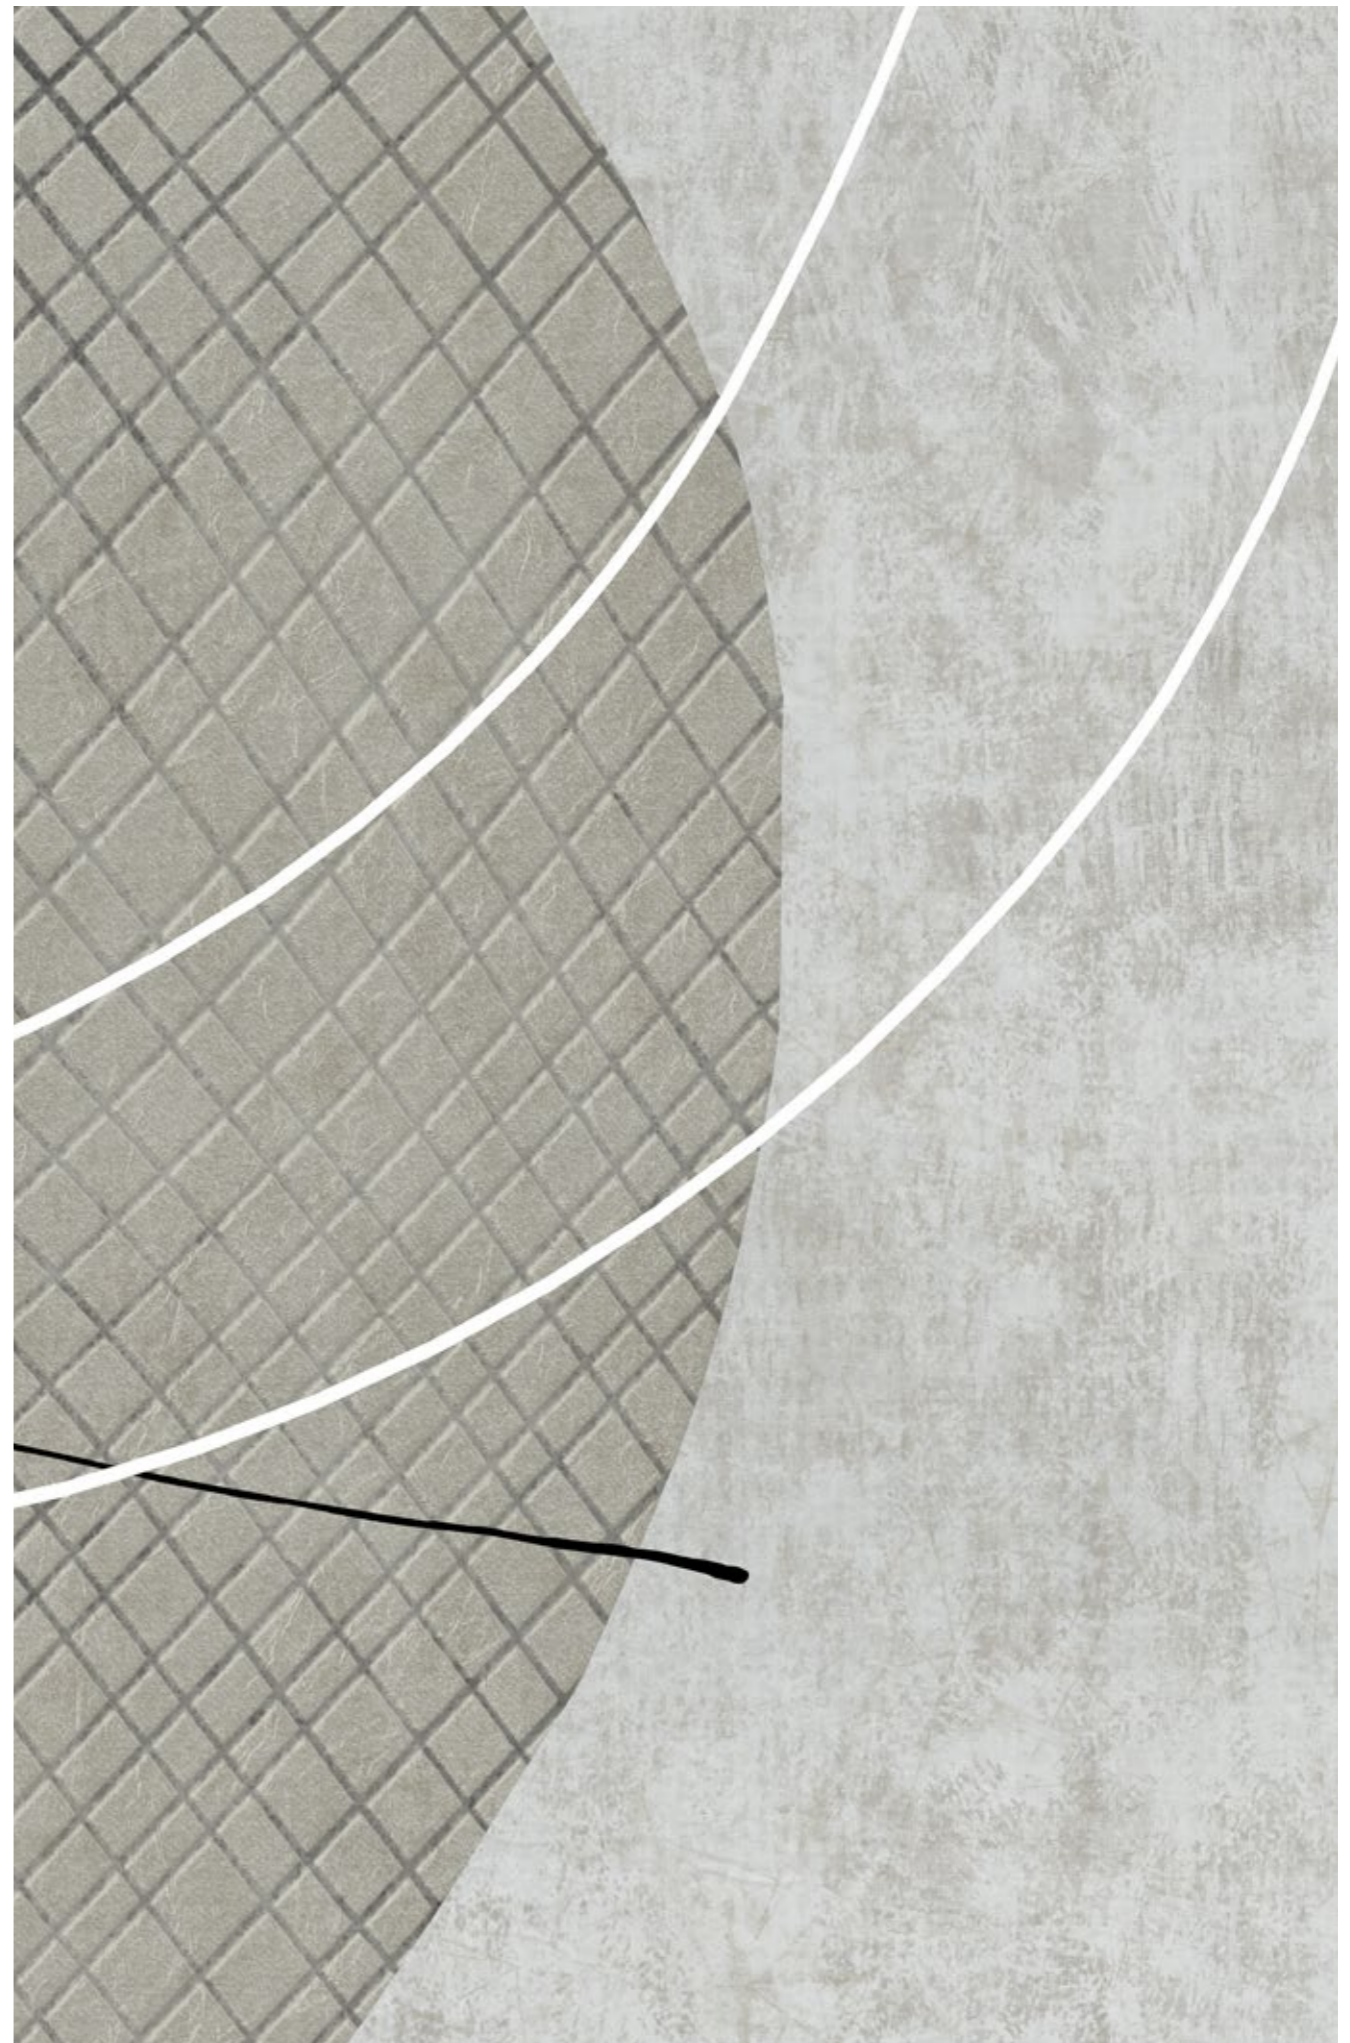

Actual product colors may slightly vary from the images shown. For more detail please contact sales department.

66

Viva is a modern and unique design that features elegant overlapping layers of geometric shapes and thin lines. It invites exploration of the space beyond the porthole with its composition based on the juxtaposition of straight lines and curved shapes, imparting a strong dynamism. Inspired by the architectural movement of the 1950s, Brutalism, Viva incorporates elements such as pure, rigorous narrative patterns, monochrome shades, and texture. The rough texture variation on the surface, along with its irregular and extravagant characteristics, adds to the distinctiveness of the Viva design.

Viva

Limited Edition

67