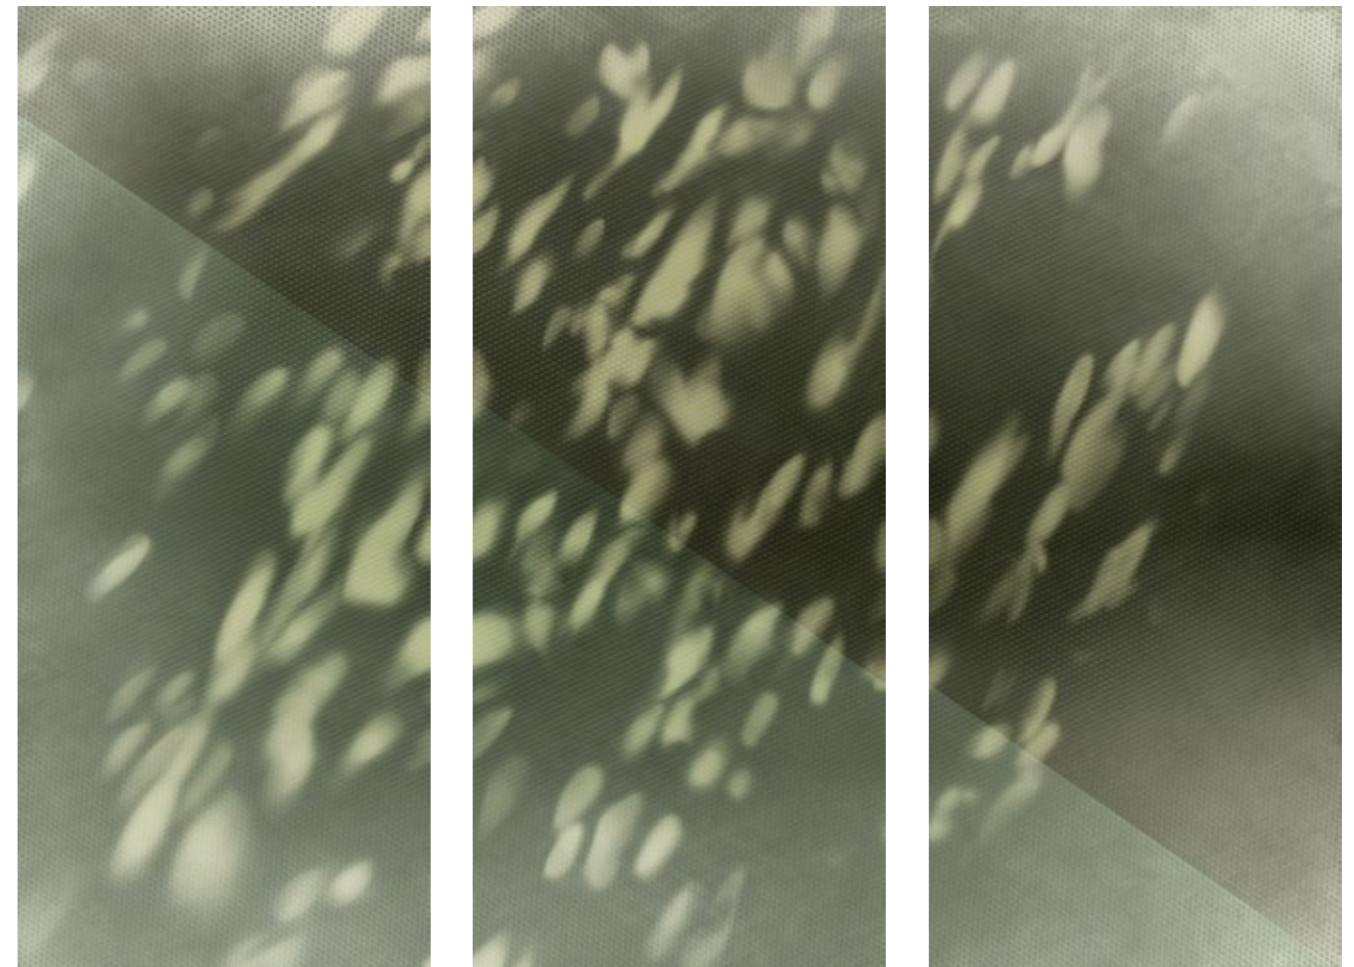

Glare

Limited Edition

120x280 cm
IMS2205L-N
Natural Evo-dry | 3 Faces
Cross Match

The actual product may have an imperceptible difference in the Cross Match patterns compared to the images shown.