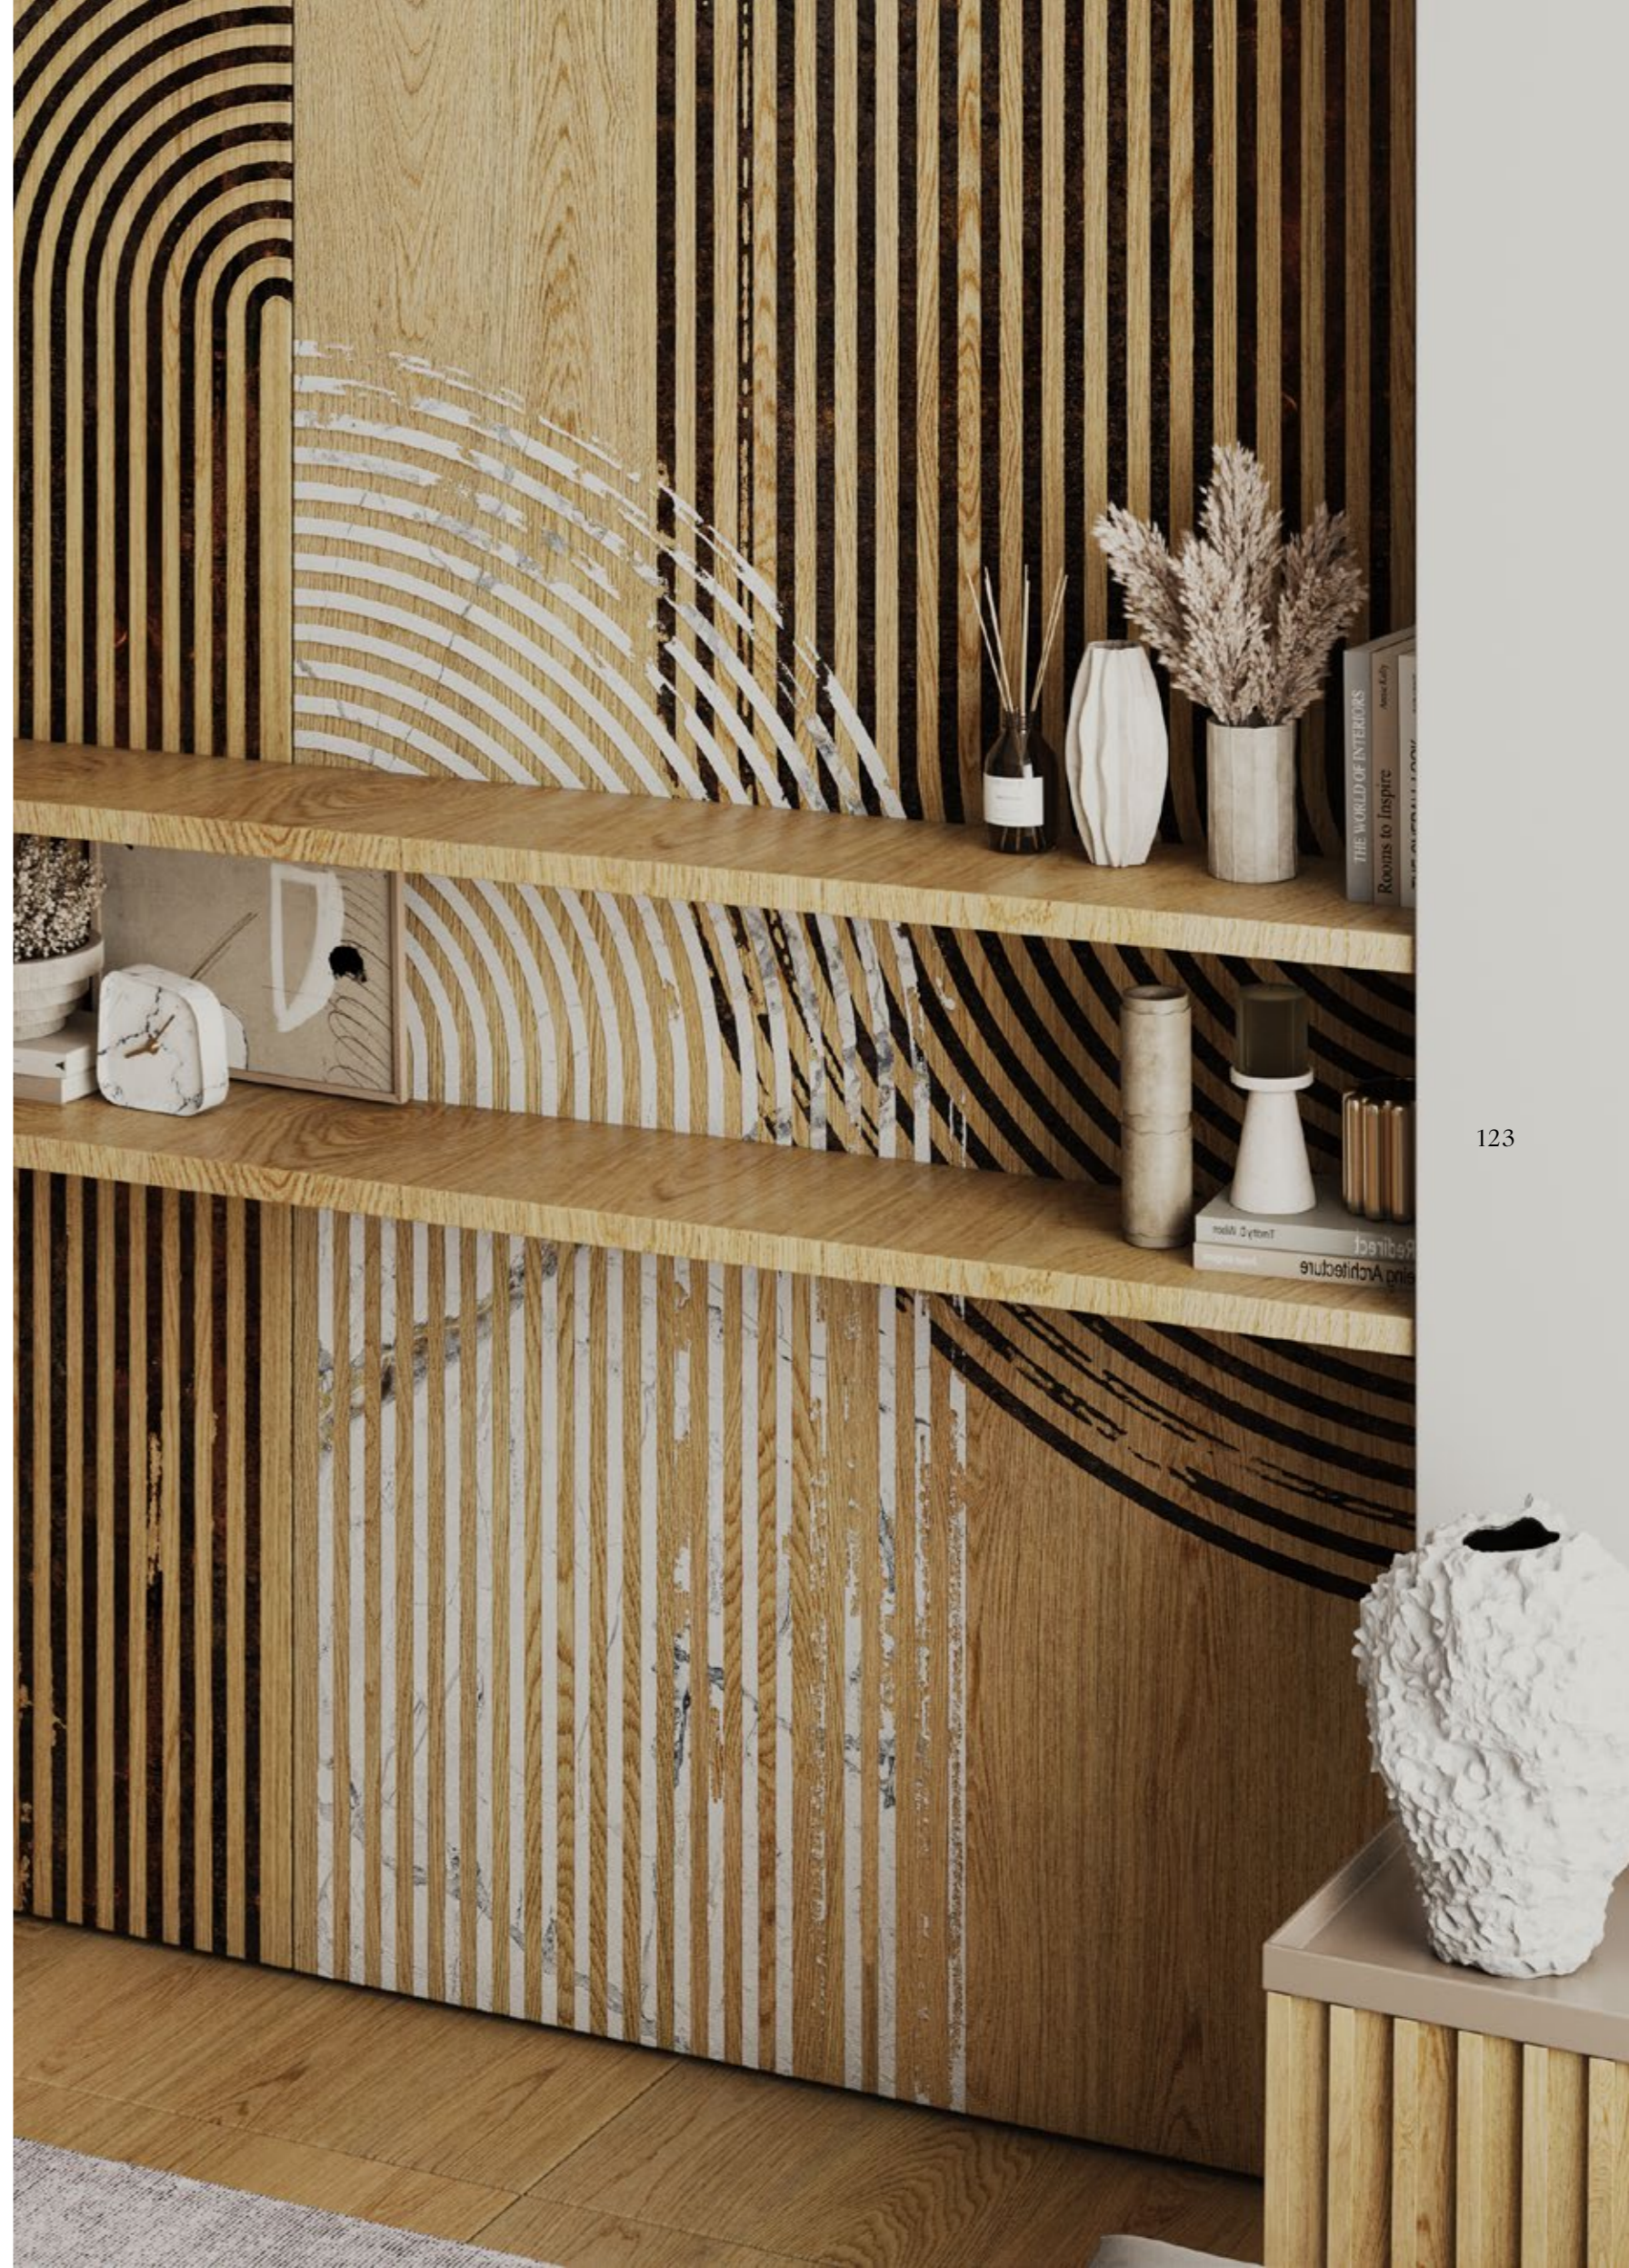

# The Style

*Limited Edition*

The Style a captivating fusion of three mesmerizing patterns that brings together the enchanting blend of oxide, wood, and marble into a single artistic masterpiece. This sinuous geometric design exudes a minimalist charm, making it a perfect fit for modern and creative spaces. The combination of geometric elements with the natural wood texture in the background adds a touch of nature, creating a harmonious ambiance. With the innovative Natural Evo-dry technology, The Style not only adds warmth but also offers a sense of structure and authenticity. Immerse yourself in the captivating beauty of this design and elevate your space to new heights.

Actual product colors may slightly vary from the images shown. For more detail please contact sales department.

122

Wall:  
The Style Natural Evo-dry  
120x280 cm

123

## *The Fusion of Oxide, Wood, and Marble*

This masterpiece amalgamates three elemental patterns: the earthy charm of oxide, the timeless elegance of wood, and the pristine luxury of marble. Together, they create a captivating, minimalist geometric design, showcasing the beauty of fusion. The natural wood texture contrasts, adding warmth and depth with organic patterns, enriching the design's complexity. Achieving a rare balance in contemporary decor, it bridges modern minimalism with nature's rich textures.

128

Wall:  
Viola Natural Evo-dry  
120x280 cm