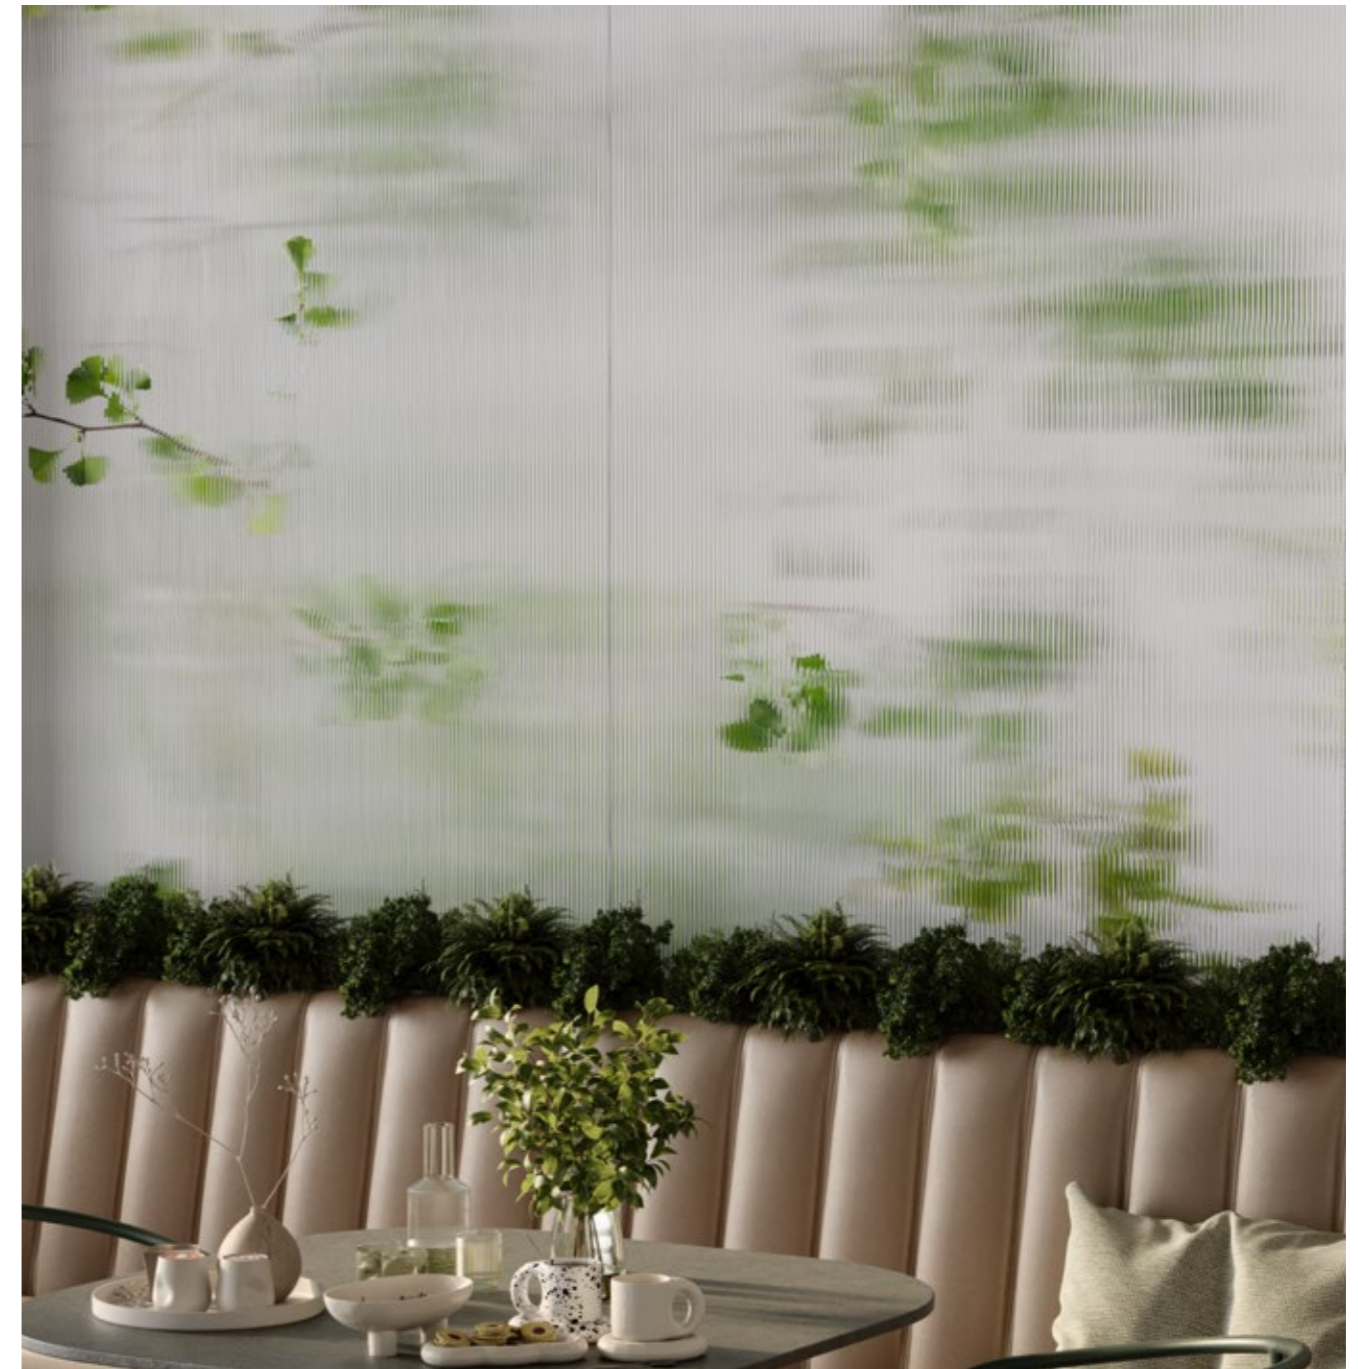

Wall:
Lucent Natural Evo-dry
120x280 cm
Thickness: 6mm

Floor:
Essence Light Grey Natural
120x280 cm
Thickness: 6mm