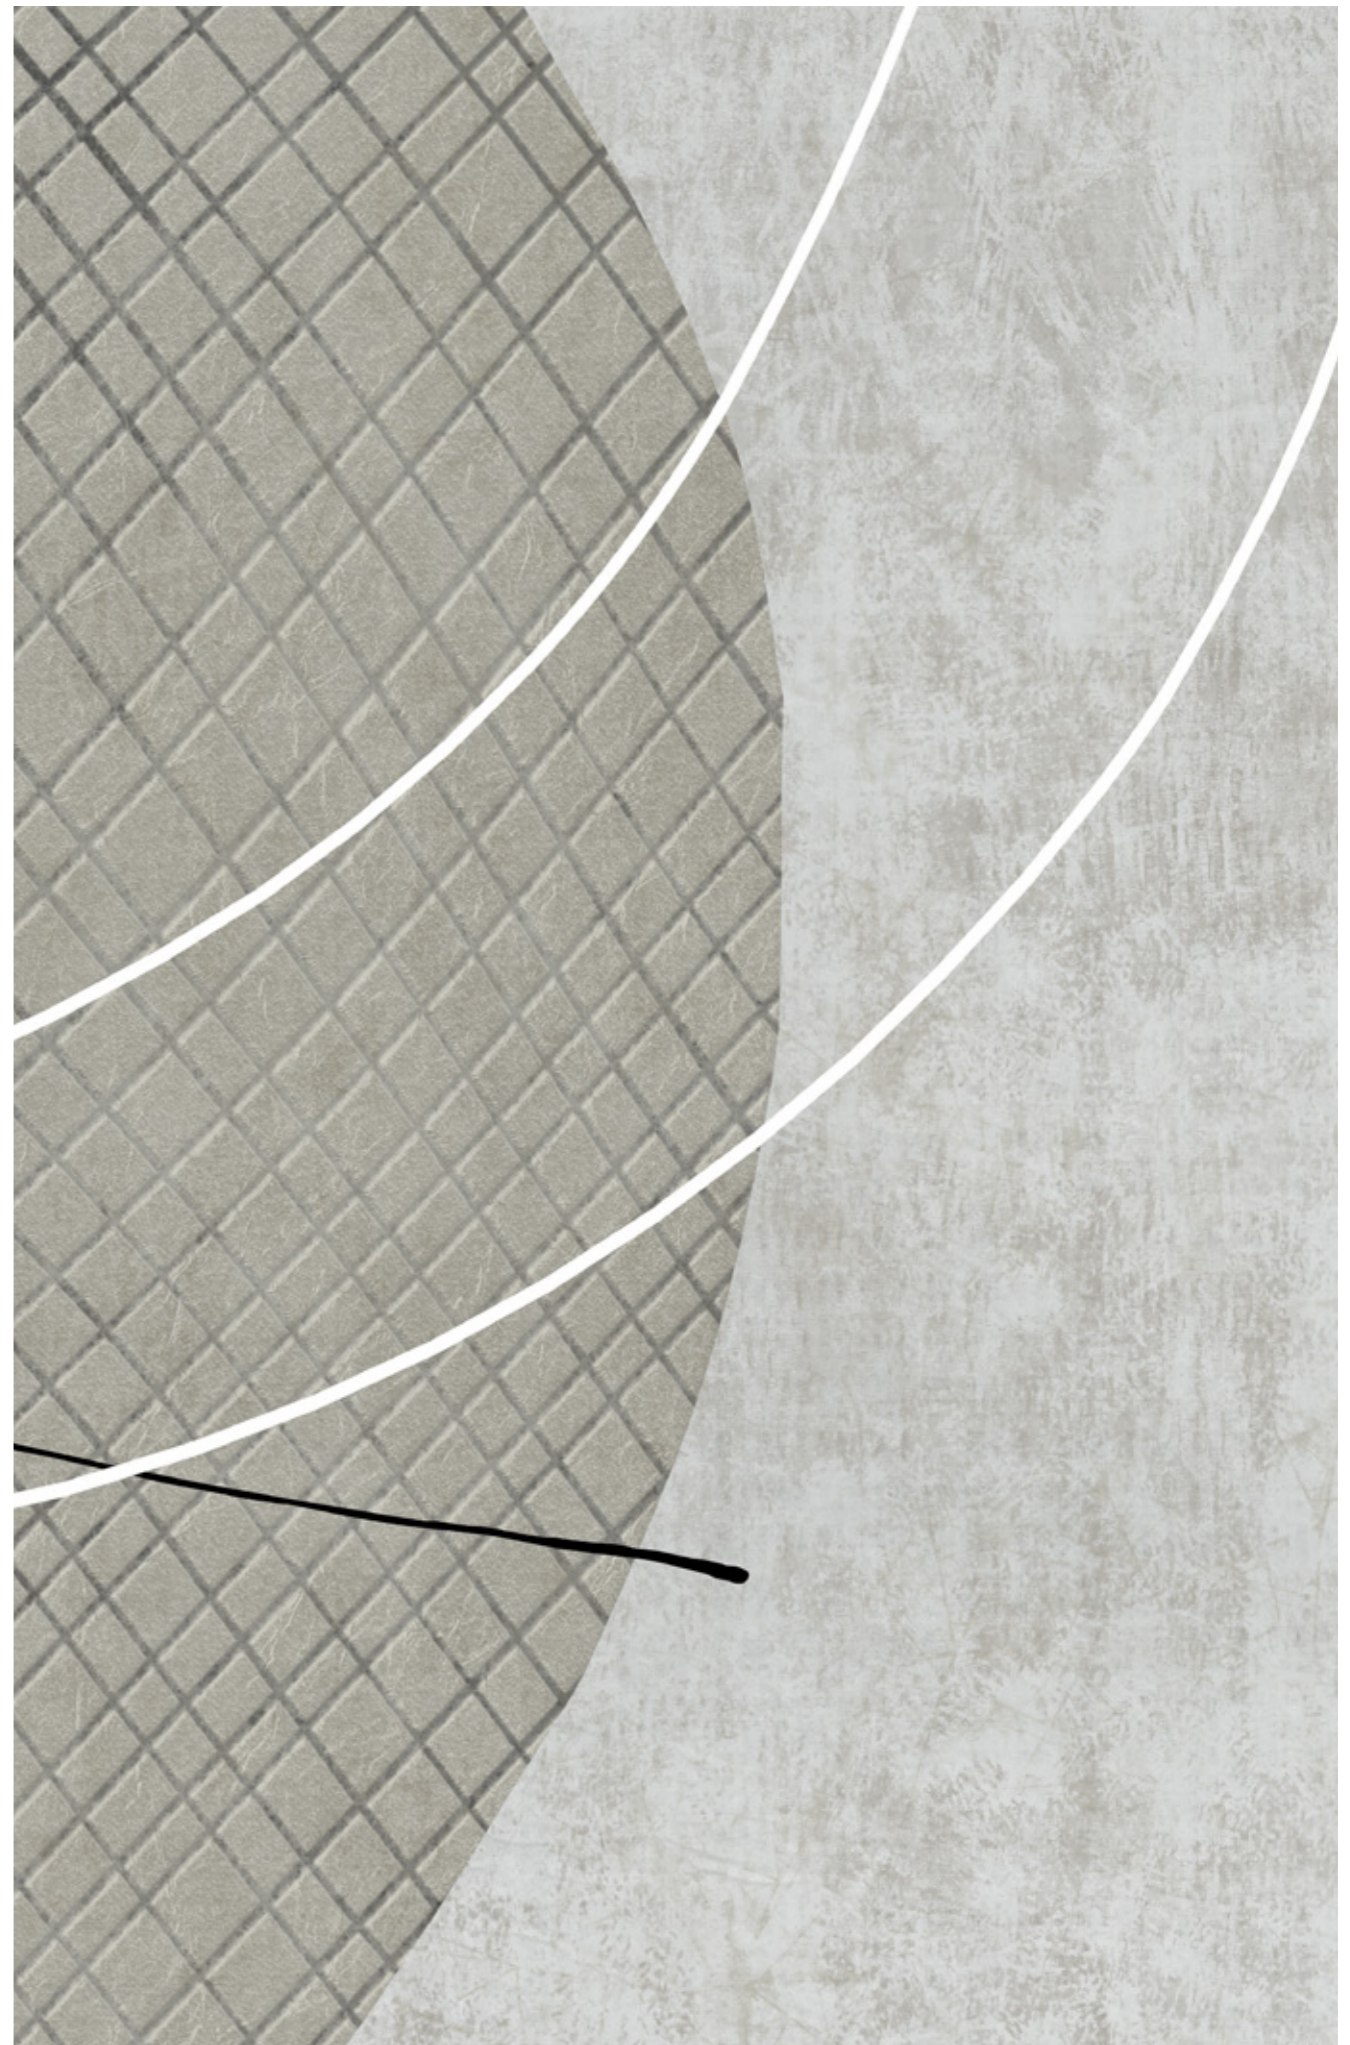

Actual product colors may slightly vary from the images shown. For more detail please contact sales department.

28

Viva is a modern and unique design that features elegant overlapping layers of geometric shapes and thin lines. It invites exploration of the space beyond the porthole with its composition based on the juxtaposition of straight lines and curved shapes, imparting a strong dynamism. Inspired by the architectural movement of the 1950s, Brutalism, Viva incorporates elements such as pure, rigorous narrative patterns, monochrome shades, and texture. The rough texture variation on the surface, along with its irregular and extravagant characteristics, adds to the distinctiveness of the Viva design.

Viva

Limited Edition

29