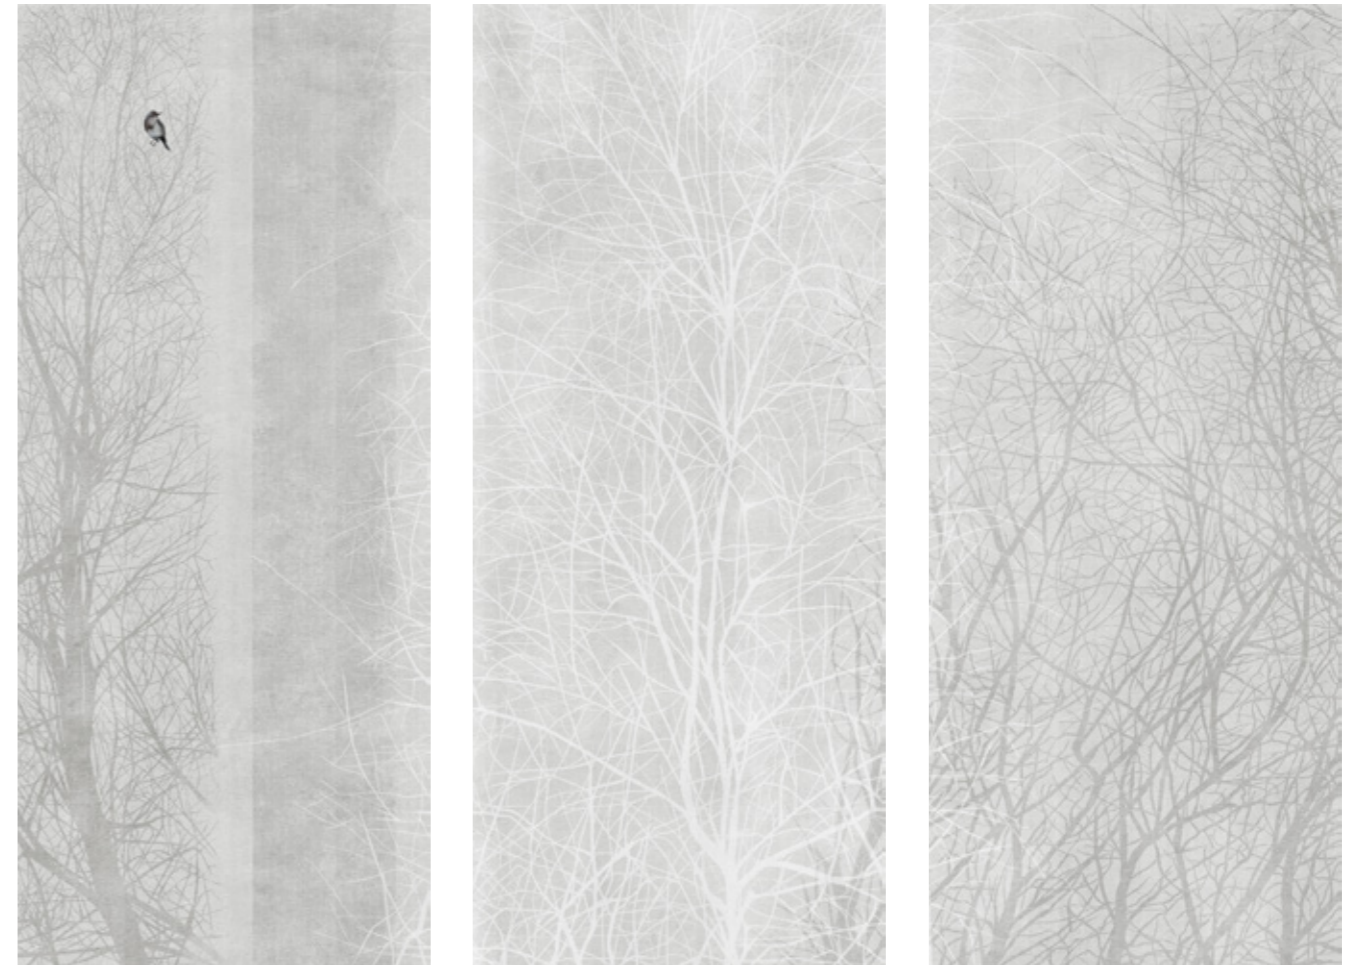

Hope

Limited Edition

120x280 cm
IM2170L-N
Natural Evo-dry | 3 Faces

The actual product may have an imperceptible difference in the Cross Match patterns compared to the images shown.