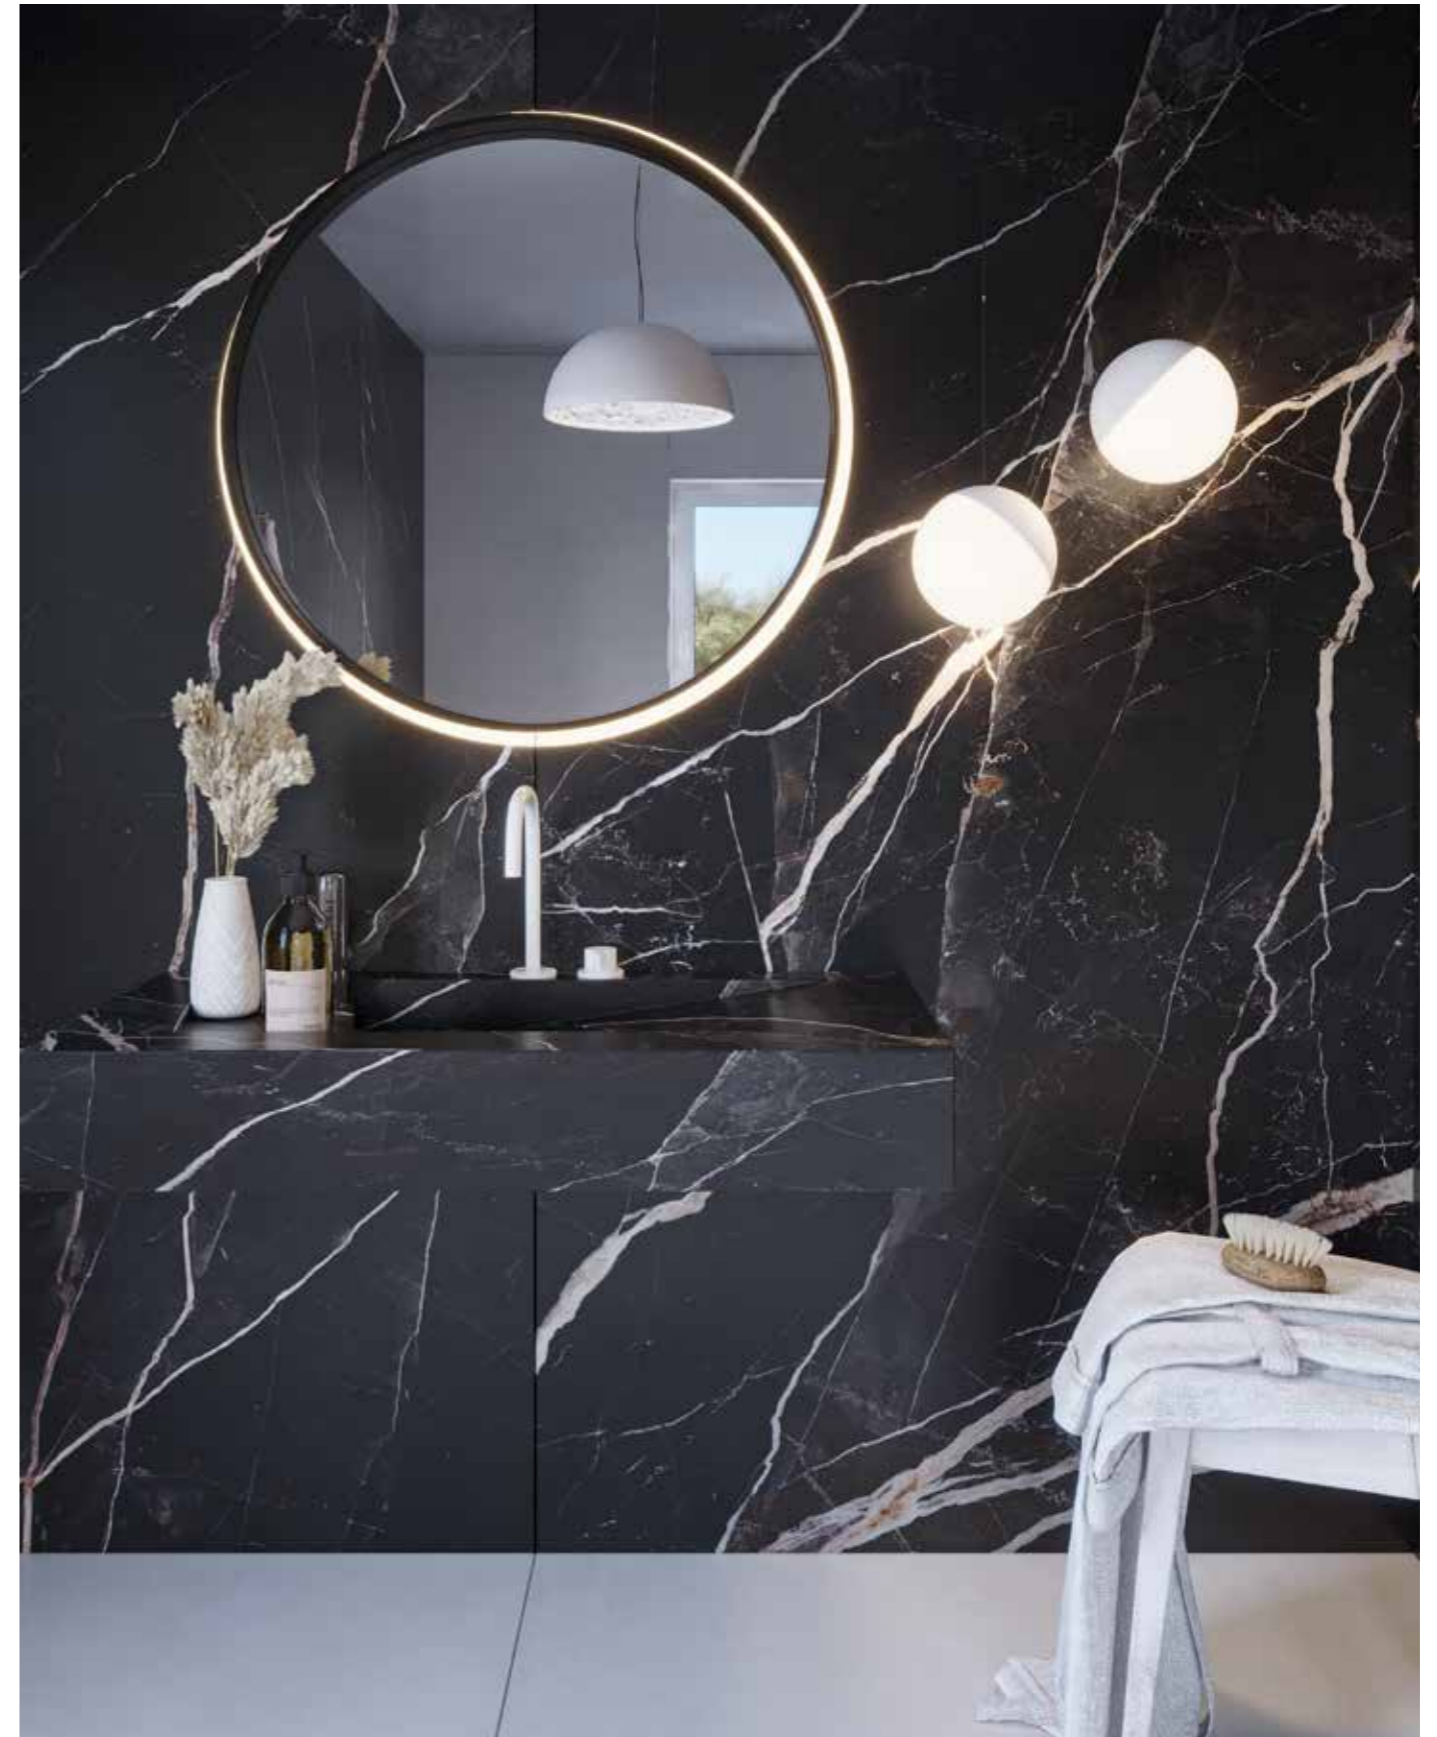

Configuration available

Installation: Suspended / Supported

Finishing: Polished (WBP) / Natural (WBN) / Soft Matte (WBM)