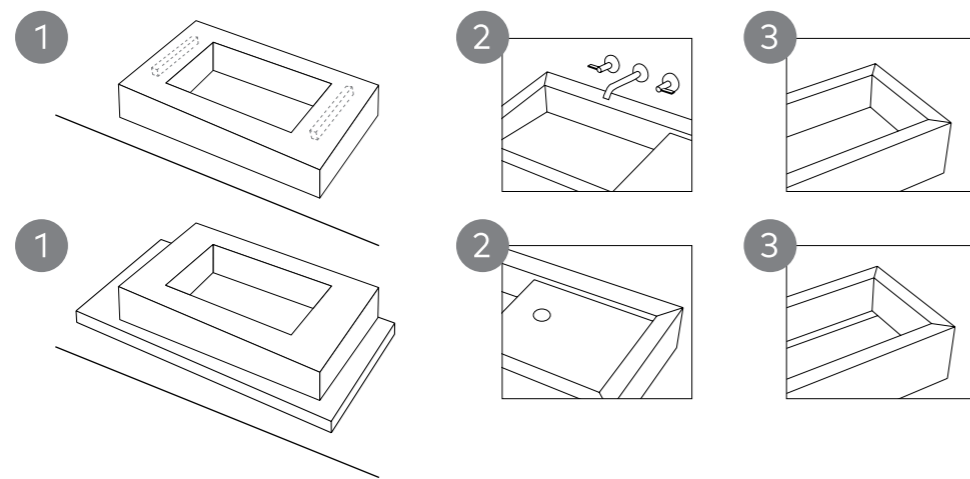

## Box

Simplicity is a key factor for modern designing; this special concept has been provided by boxes which have produced by variety collections in different sizes. **IMPERIO** boxes with the highest quality extend your designs ideas from surface to volume.

# BOX

DIMENSIONS	CODE
120 x 55 x 15 cm	ET-P
120 x 55 x 15 cm	ET-N
120 x 55 x 15 cm	ET-M
100 x 50 x 12 cm	ET-P
100 x 50 x 12 cm	ET-N
100 x 50 x 12 cm	ET-M
80 x 45 x 10 cm	ET-P
80 x 45 x 10 cm	ET-N
80 x 45 x 10 cm	ET-M

Configuration available

Installation: Suspended / Supported

Finishing: Polished (P) / Natural (N) / Soft Matte (M)

1

The sinks can be installed in two ways. Suspended, or supported on a worktop.

2

The taps may be installed on the wall/floor or incorporated on the deck of the sink through one or two holes.