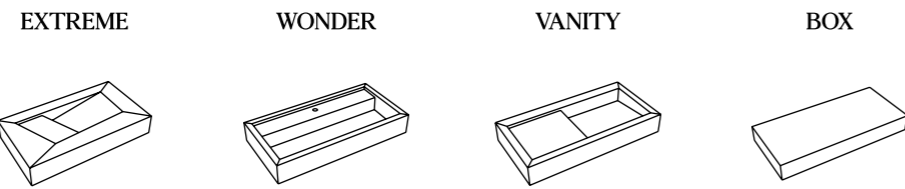

CONTEMPORARY GREY	●	●	●	●
INVISIBLE GOLD	●	●	●	●
SODALITE	●	●	●	●
POLARIS	● (1)	● (1)	● (1)	● (1)
ATLANTIS BLACK	●	●	●	●
AURORA	●	●	●	●
LIQUID MARBLE	●	●	●	●
FANTASTIC GREY	● (2)	● (2)	●	● (2)
PANDA	●	●	●	●
MYSTIC BLACK	● (1)	● (1)	● (1)	● (2)

● Consult for finishes
(1) Only available in Natural finish
(2) Only available in Polished finish