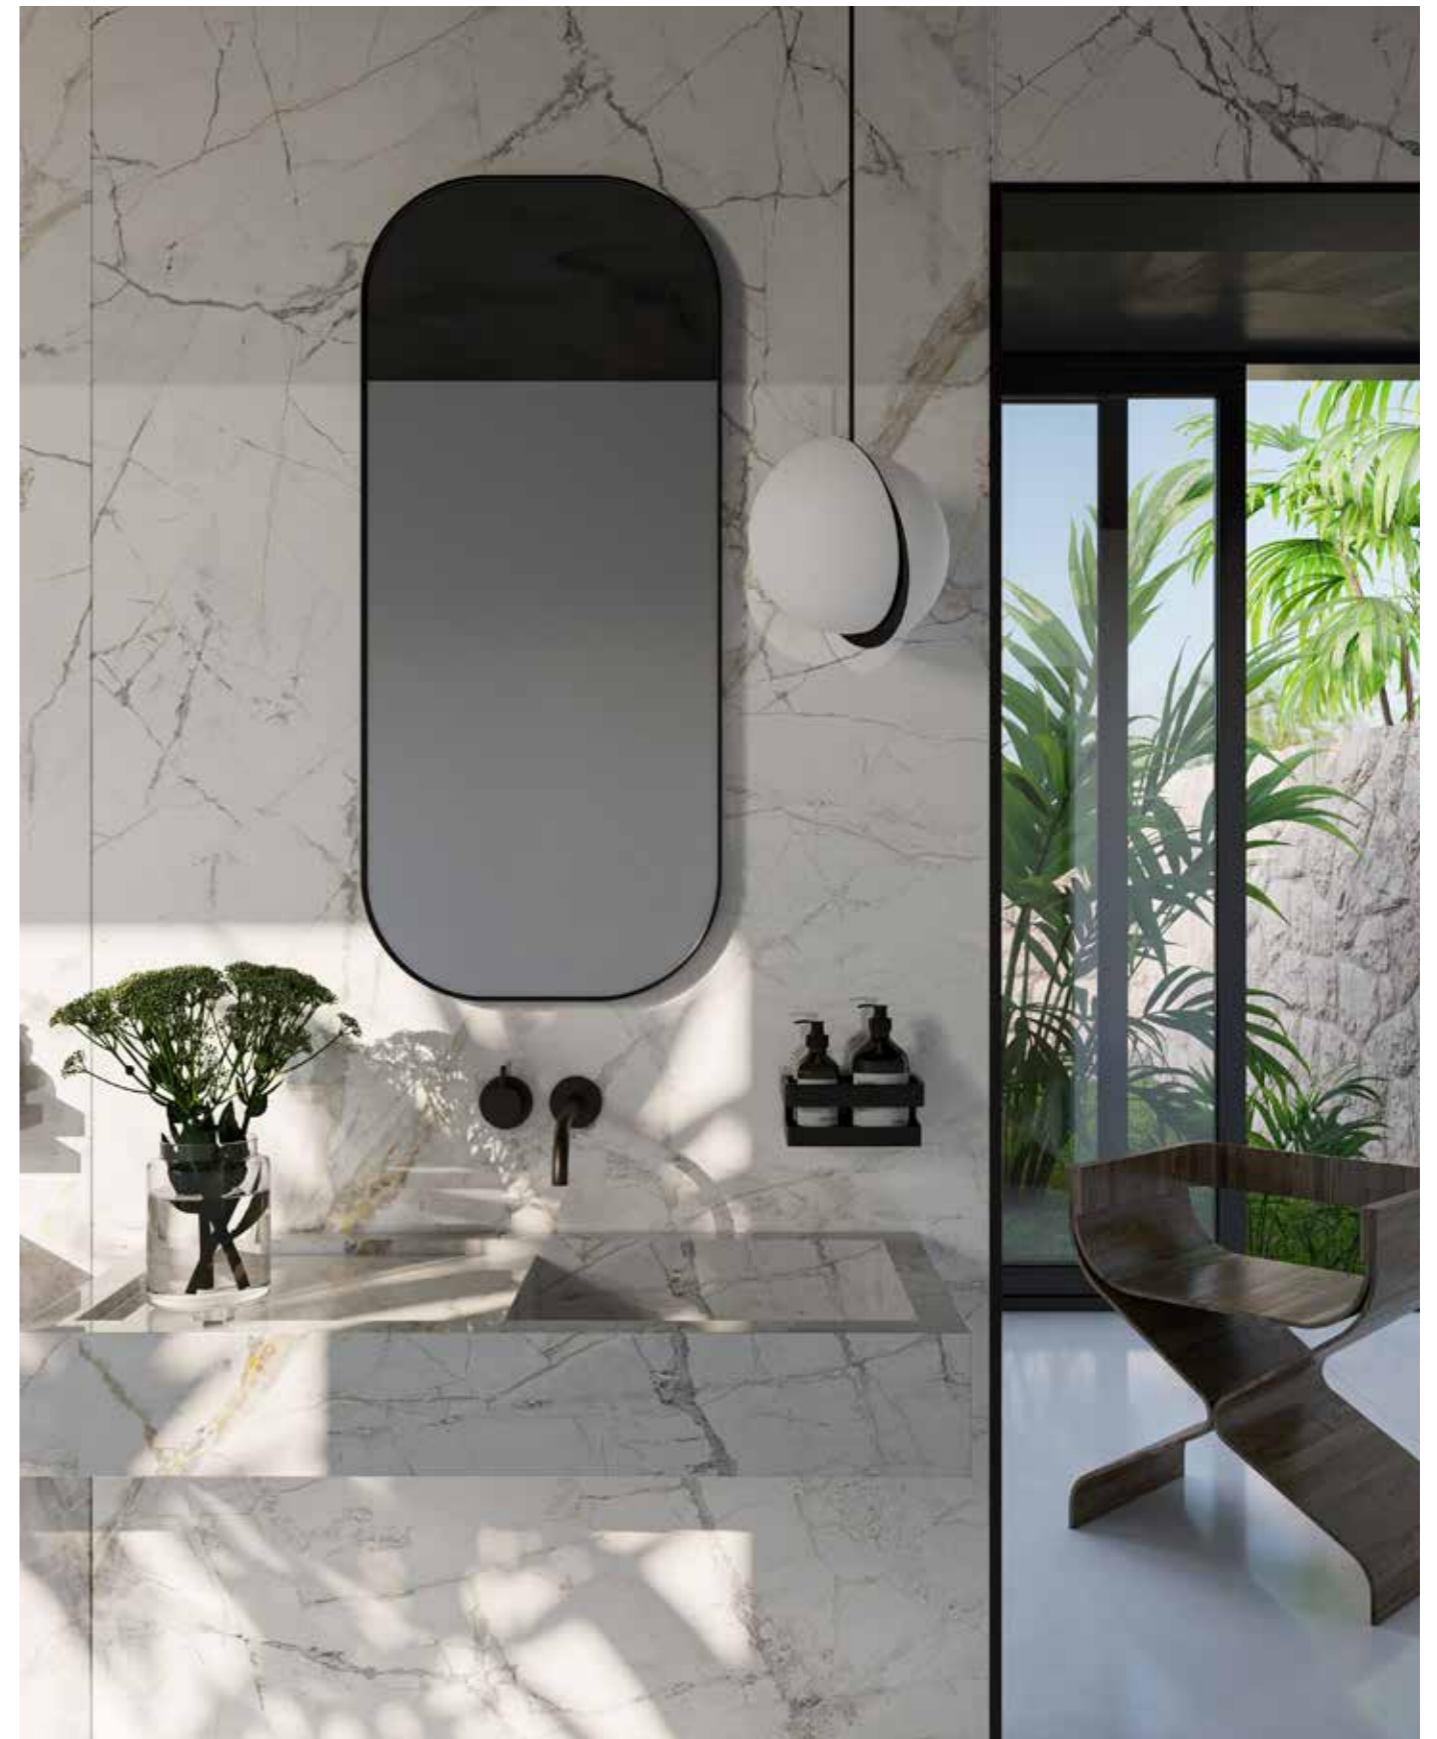

Configuration available

Installation: Suspended / Supported

Finishing: Polished (WBP) / Natural (WBN) / Soft Matte (WBM)